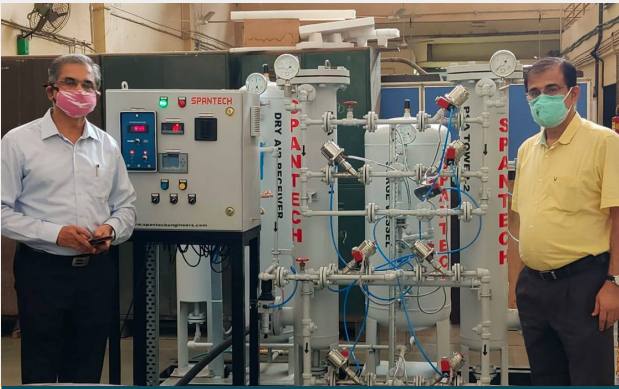

Indigenous system to produce oxygen from nitrogen generator